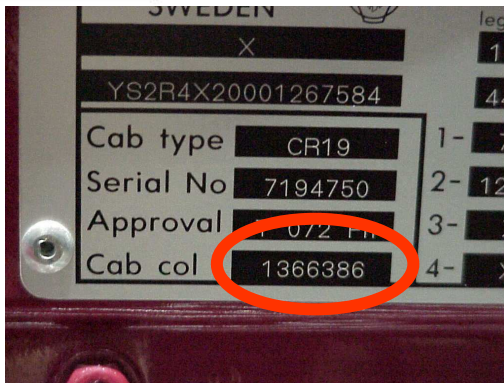

## VIN / TYPENSCHILD

**VIN PLATE LOCATION  
SCANIA**

**VIN PLATE SCANIA  
PAINTCODE = 1366386**

**VIN PLATE SCANIA  
PAINTCODE = 1346692**