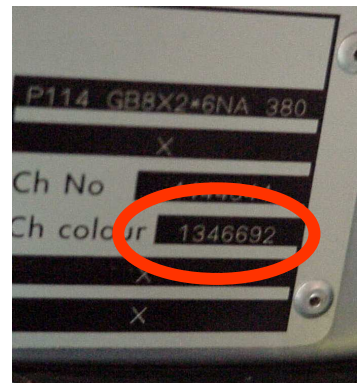

## VIN / TYPENSCHILD

**VIN PLATE LOCATION  
SCANIA**

**VIN PLATE SCANIA  
PAINTCODE = 1366386**

**VIN PLATE SCANIA  
PAINTCODE = 1346692**