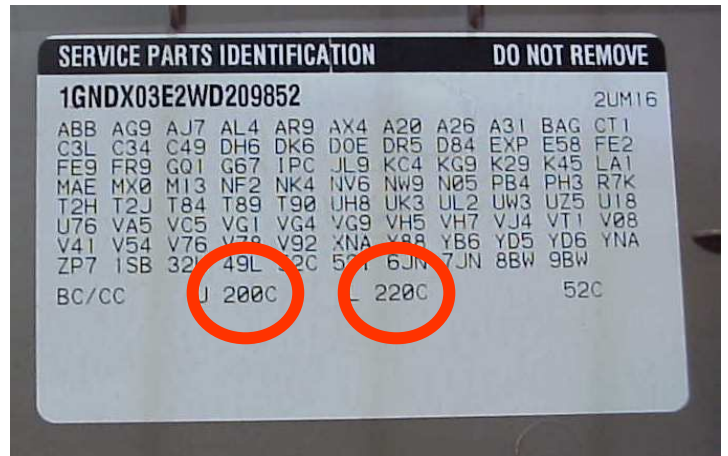

# VIN / TYPENSCHILD

**VIN PLATE LOCATION  
TRANS SPORT**

**VIN PLATE LOCATION  
CADILLAC CTS**

**VIN PLATE GENERAL MOTORS  
PAINTCODE = 331D**

**VIN PLATE GENERAL MOTORS  
PAINTCODE = 200C + 220C (2 TONE)**