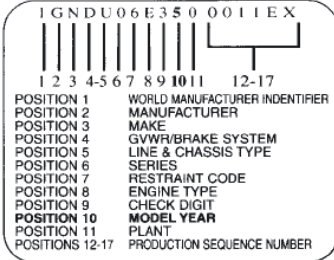

2005 G.M. PASSENGER LIGHT TRUCK & MPV VIN SYSTEM

= PAINT CODE LOCATION