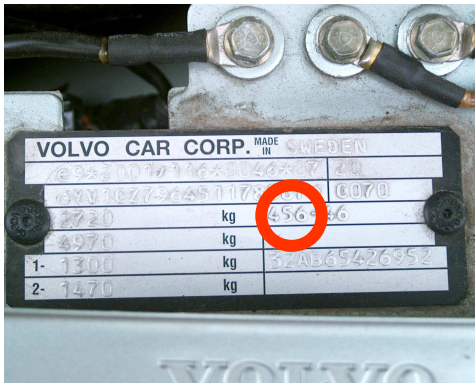

## VIN / TYPENSCHILD

**VIN PLATE LOCATIONS**

1. XC90, C70, S70, S80, V70
2. S40, V40, V70
3. S60
4. C30, S40, V50, V70, XC70

**VIN PLATE LOCATION  
S40**

**VIN PLATE LOCATION  
XC90**

**VIN PLATE XC90  
PAINTCODE = 456**