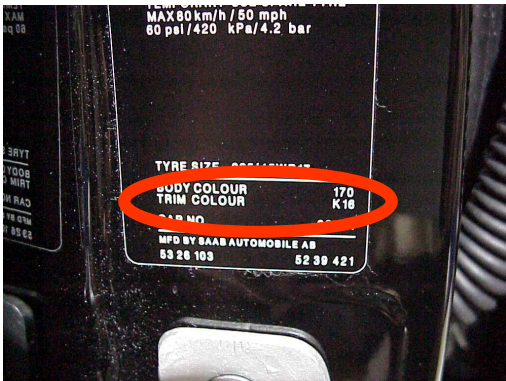

## VIN / TYPENSCHILD

**VIN PLATE LOCATIONS**

1. 9-5
2. All other models

**VIN PLATE LOCATION**  
9-3

**VIN PLATE SAAB**  
PAINTCODE = 170

**VIN PLATE SAAB**  
PAINTCODE =257