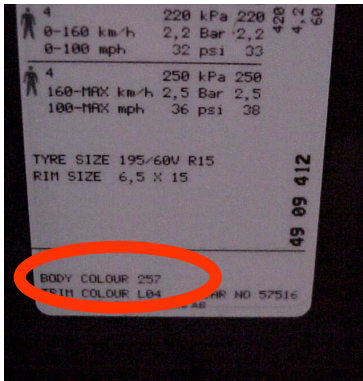

## VIN / TYPENSCHILD

**VIN PLATE LOCATIONS**

1. 9-5
2. All other models

**VIN PLATE LOCATION**  
9-3

**VIN PLATE SAAB**  
PAINTCODE = 170

**VIN PLATE SAAB**  
PAINTCODE =257